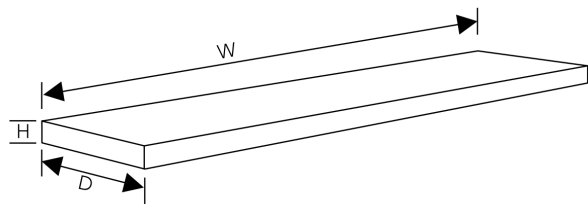

### FEATURES

- Premium 304 Grade Stainless Steel
- Equipped with SoundDefy™ noise concealing technology
- Concealed hardware included for a seamless installation
- Double walled stainless steel construction ensures no screws are visible after installation

Model	Y-113-P
Product	Floating Shelf
Size	36"(W) x 6"(D) x 5/8"(H)
Slope	-
Hardware	Included, Concealed

FINISHES	Polished (-P)	Brushed Bronze (-BBRZ)	Light Beige (-LTBGE)
	Brushed (-B)	Antique Brass (-ABRS)	Grey (-GRAY)
	Brushed Gold (-BGLD)	Antique Copper (-ACOP)	Beige (-BEIGE)
	Matte Black (-BLK)	Matte White (-WHT)	Polished Gold (-PGLD)
	Oil Rubbed Bronze (-ORB)	Brushed Black (-BRBLK)	Polished Rose Gold (-PRGD)
	Brushed Brass (-BBRS)	Brushed Rose Gold (-BRGD)	